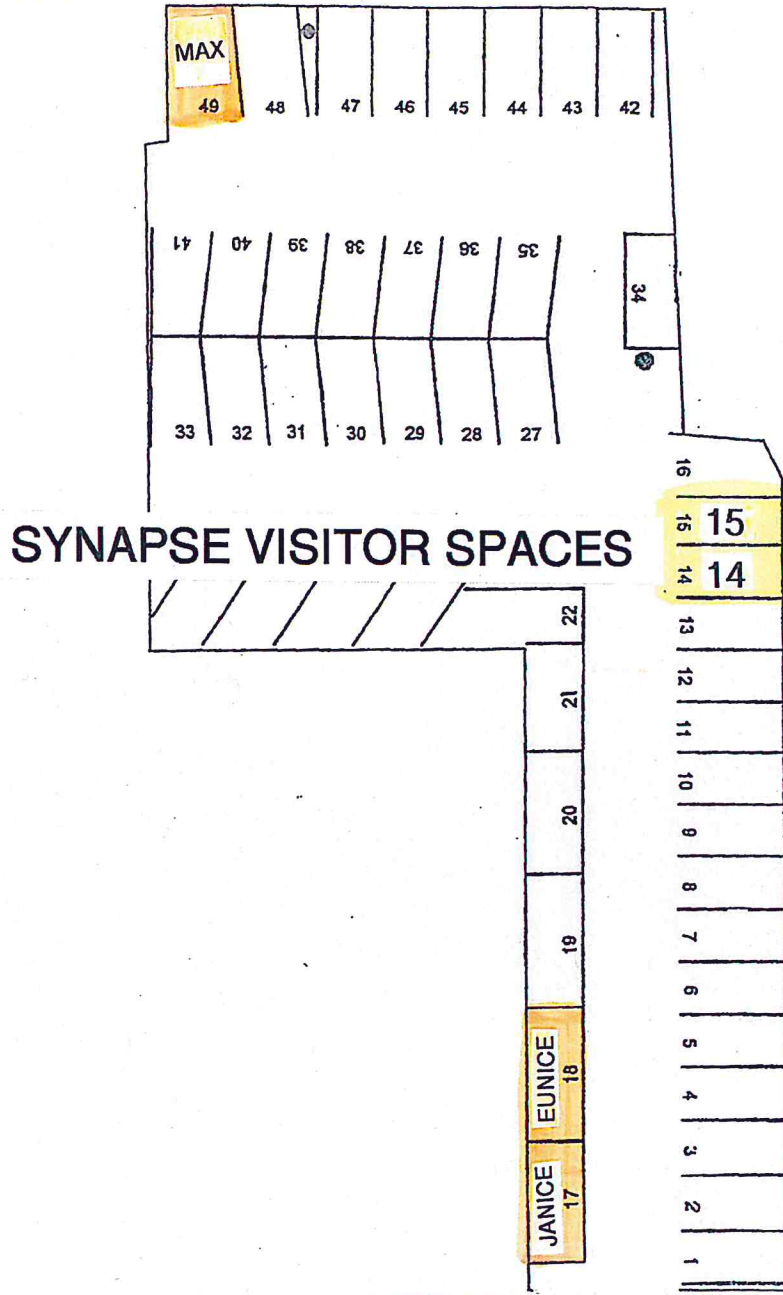

Synapse Energy Economics, Inc.

Parking Lot Address: 49 Bishop Allen Drive - Visitor Spaces #14 & #15

Set GPS to 49 Bishop Allen Drive. If you need to be there before or after 8-5 please ask for a rear view mirror "hang tag". To be clear, the tag is necessary only if a car is parked before 8, after 5, or all day Saturday & Sunday. The tow trucks patrol and remove cars without hang tags before or after 8-5!