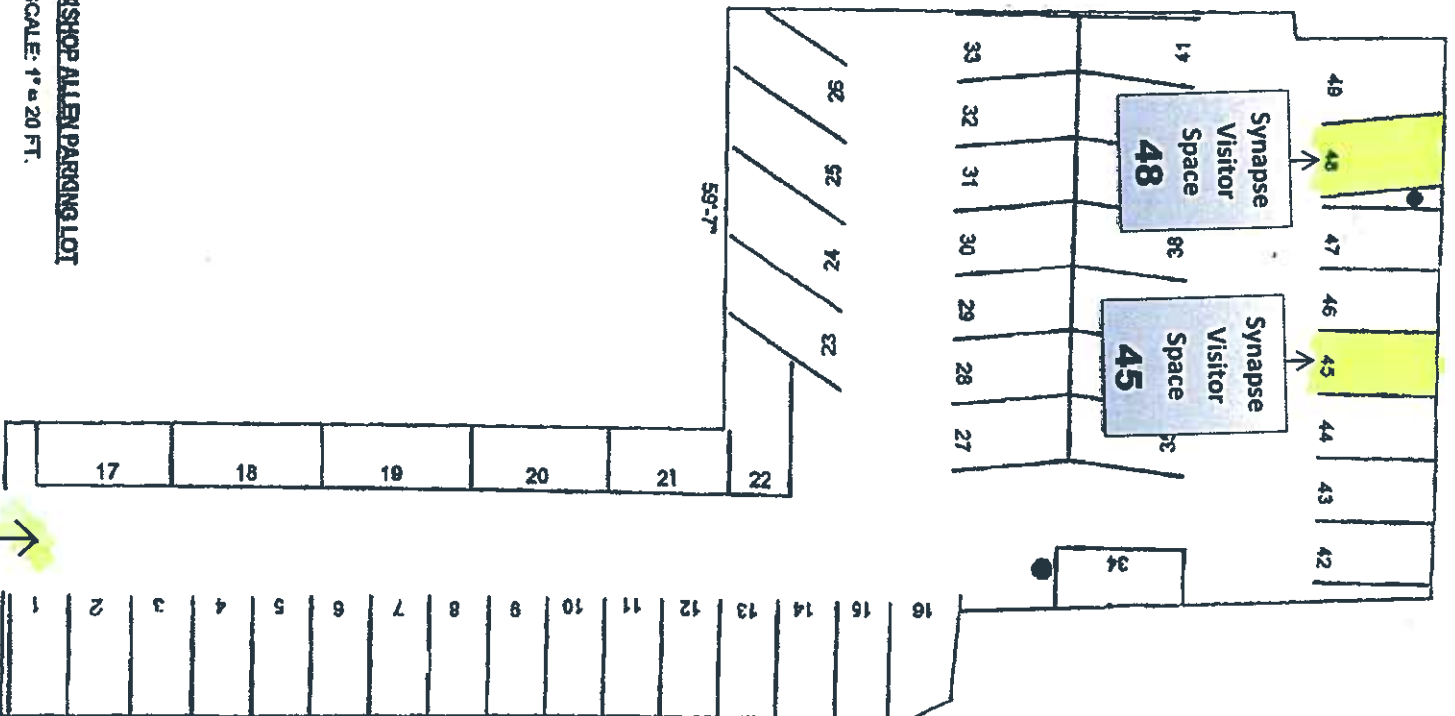

Synapse Energy Economics, Inc.

Parking Lot Address: 49 Bishop Allen Drive - Visitor Spaces #45 & #48

Set GPS to 49 Bishop Allen Drive. Enter lot and drive to back wall to space #45 or #48. We have a "green hang tag" for the visitor's rear view mirror if there before/after 8-5. The tag is necessary if a car is there before 8, after 5, all day Saturday & Sunday. These are the times when the tow company patrols and removes cars without green hang tags!

BISHOP ALLEN PARKING LOT
SCALE: 1" = 20 FT.

BISHOP ALLEN DRIVE

BISHOP ALLEN DRIVE

Synapse
Energy Economics, Inc.

YŌKi

DOUGLAS STREET

485 Massachusetts Avenue, Suite 2
Cambridge, MA 02139